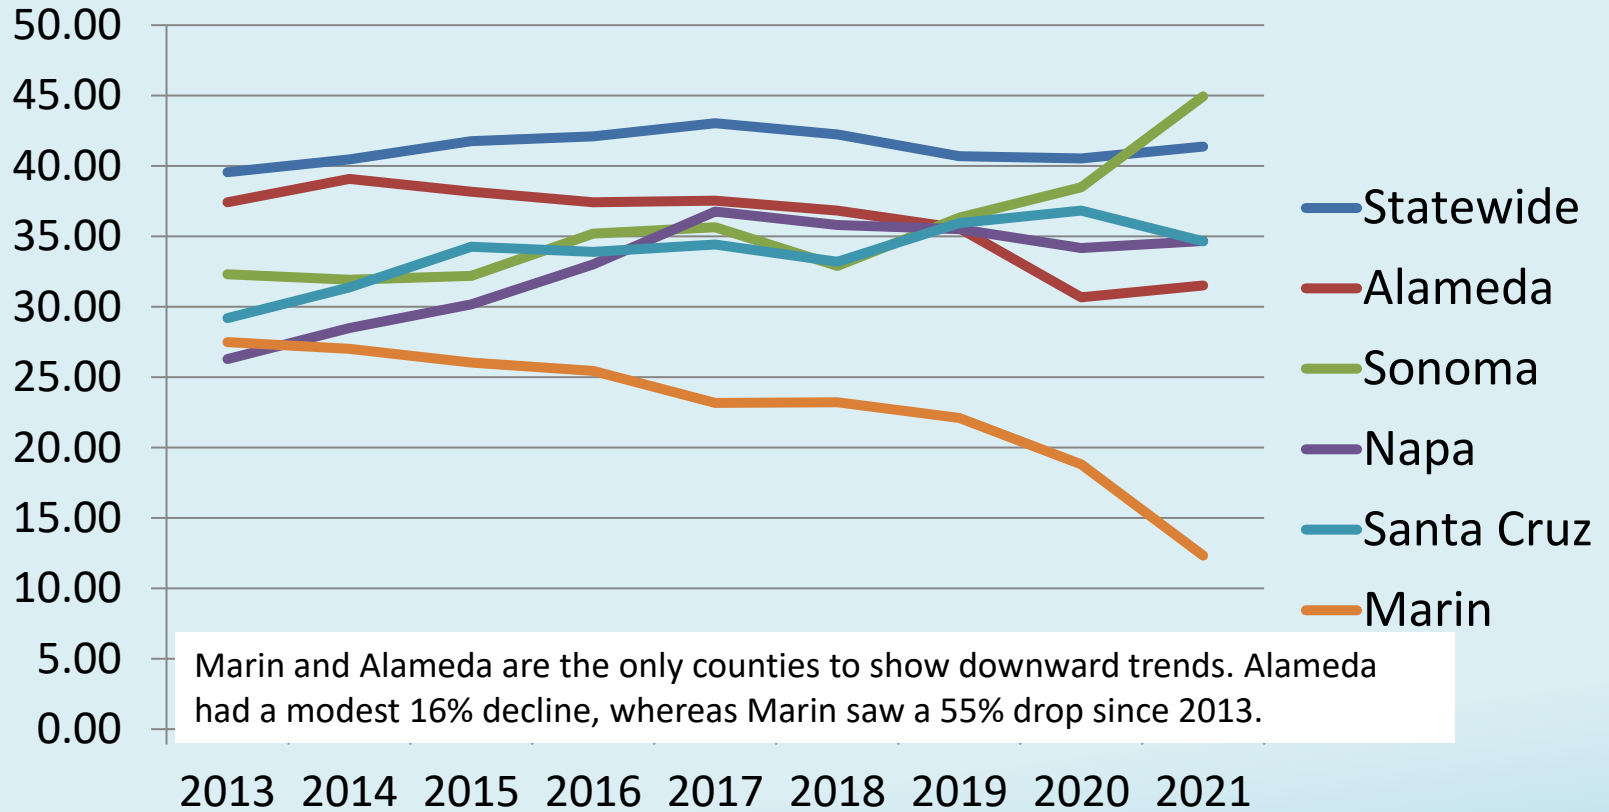

Rate of Domestic Violence-Related Calls for Assistance in Comparison Bay Area Counties and Statewide 2013-2021*

*Rate per 10,000 persons

Calls for assistance data from California Department of Justice, Office of the Attorney General
Population estimates from California Department of Finance and WorldPopulationReview.com